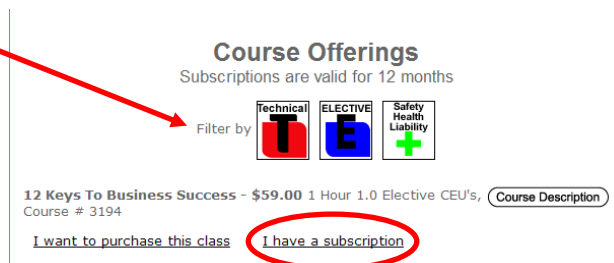

Using HE@RTH Online Training

With a subscription

HE@RTH Online Training has changed. We have just completed a major transition in our online system. Here's how to use it if you have already purchased a subscription:

1. Taking your first class in the new system

1. Go to www.hpbef.org, click on "HE@RTH Online Training Information"

2. Click on the "Course Offerings" link
3. Select the class you want to take. You can filter the list by clicking on the Technical, Elective or SHL icon.

4. Once you locate the class you want to take, click on the "I have a subscription" link.
5. Enter your name and e-mail address, then click on "Submit"

The screenshot shows a form titled "Online Training > Subscription onDemand Session Order". It has three input fields: "First Name *" with the value "Rick", "Last Name *" with the value "Vlahos", and "Email *" with the value "vlahos@hpba.org". Below the fields is a red asterisk and the text "* Required Information". At the bottom is a "Submit" button. A red arrow points from the "I have a subscription" link in the previous screenshot to the "Submit" button.