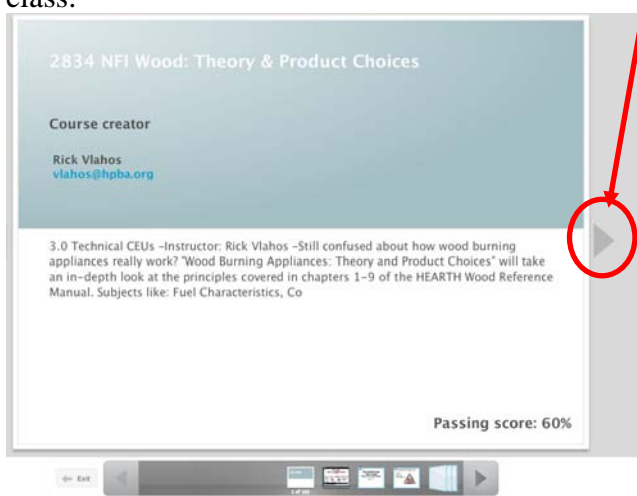

Using HE@RTH Online Training

With a subscription

1. Simply scroll through the listing of over 150 different choices.
2. Click on the course title to see a description of the class. Click on the right arrow to proceed with the class.

1. Once you have completed a class, identify the four code words in the Online Quiz section to achieve NFI CEUs. On successful completion, you will receive a completion certificate via e-mail. To receive NFI CEUs, you can now simply forward a copy of the e-mail with the certificate to info@nficertified.org. Or, you can send the course number, course title, your name, your NFI number and the four code words.